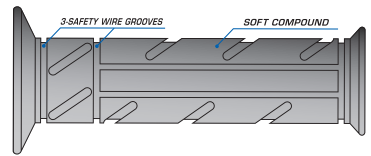

- We choose special material which is the Highest quality for riding Grip.
- It's the original design