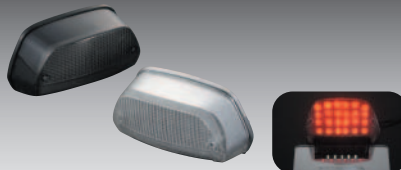

ZEPHYR400X

**ZEPHYR400X ('96~'08)
LED TAIL LAMP UNIT**

031190-91: (Clear) ¥12,600
031190-92: (Smoke) ¥12,600
Repair lens (including bolts and packing)
031190-L1: (Clear) ¥3,150
031190-L2: (Smoke) ¥3,150
Same type as the standard. Including the feature of license lamp.