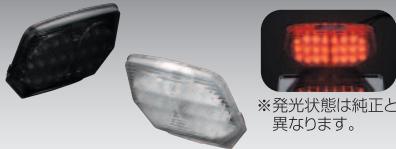

**CB400SFSPEC III/SB
CB1300SF/SB**

※発光状態は純正と異なります。

**CB400SFSPEC III/SB ('04~'10)
CB1300SF/SB ('03~'09)
LED TAIL LAMP UNIT**

153190-91: (Clear) ¥14,490
153190-92: (Smoke) ¥14,490
Same type as the standard. Not including the feature of license lamp.