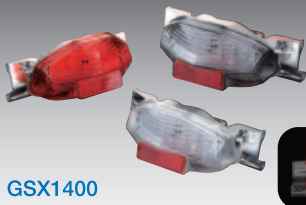

ZEPHYR1100/RS

ZEPHYR 1100/RS (~'06) LED TAIL LAMP UNIT

032090-90: (Red)	¥12,600
032090-91: (Clear)	¥12,600
032090-92: (Smoke)	¥12,600

Repair lens (including bolts and packing)

032090-L0: (Red)	¥3,150
032090-L1: (Clear)	¥3,150
032090-L2: (Smoke)	¥3,150

Same type as the standard. Including the feature of license lamp.

BALIUS I/II

BALIUS I / II

035090-91: (Clear)	¥12,600
035090-92: (Smoke)	¥12,600

Repair lens (including bolts and packing)

035090-L1: (Clear)	¥3,150
035090-L2: (Smoke)	¥3,150

Same type as the standard. Including the feature of license lamp.

ZRX400/1100/1200

ZRX400/1100/1200 (~'08) LED TAIL LAMP UNIT

071090-90: (Red)	¥10,500
071090-91: (Clear)	¥10,500
071090-92: (Smoke)	¥10,500

Same type as the standard. Including the feature of license lamp.

GPZ900R

GPZ900R LED TAIL LAMP UNIT

033190-90: (Red)	¥12,600
033190-91: (Clear)	¥12,600
033190-92: (Smoke)	¥12,600

Same type as the standard. Including the feature of license lamp.

ZZR1100(D)

ZZR 1100 (D) LED TAIL LAMP UNIT

039190-90: (Red)	¥12,600
039190-91: (Clear)	¥12,600
039190-92: (Smoke)	¥12,600

Model for: ZZR1100(D) '93~'01, ZZR400(N) '93~'03
Same type as the standard. Not including the feature of license lamp.

BANDIT 1250

BANDIT 1250 ('07~'09) LED TAIL LAMP UNIT

019090-90: (Red)	¥12,600
019090-91: (Clear)	¥12,600
019090-92: (Smoke)	¥12,600

Same type as the standard. Including the feature of license lamp.

Lens design like the standard.

GSX1400

GSX1400 LED TAIL LAMP UNIT

080090-90: (Red)	¥12,600
080090-91: (Clear)	¥12,600
080090-92: (Smoke)	¥12,600

Same type as the standard. Including the feature of license lamp.