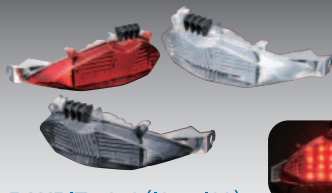

ZZR1100(D)

ZZR 1100 (D) LED TAIL LAMP UNIT

039190-90: (Red)	¥12,600
039190-91: (Clear)	¥12,600
039190-92: (Smoke)	¥12,600

Model for: ZZR1100(D) '93~'01, ZZR400(N) '93~'03
Same type as the standard. Not including the feature of license lamp.

BANDIT 1250

BANDIT 1250 ('07~'09) LED TAIL LAMP UNIT

019090-90: (Red)	¥12,600
019090-91: (Clear)	¥12,600
019090-92: (Smoke)	¥12,600

Same type as the standard. Including the feature of license lamp.

Lens design like the standard.