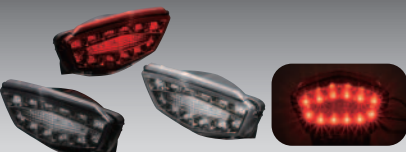

Ninja250R

※画像は尾灯点灯時
※ブレーキ時は中央にある5ヶのLEDも点灯します。

**Ninja250R
LED TAIL LAMP UNIT**

034090-90: (Red) ¥14,490
034090-91: (Clear) ¥14,490
034090-92: (Smoke) ¥14,490
Same type as the standard. Not including the feature of license lamp.
This is custom type the reflector is on the clear view lens without lens-cut.