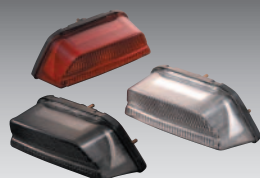

ZRX400/1100/1200