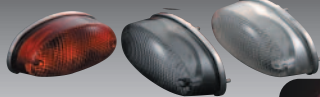

ZEPHYR1100/RS