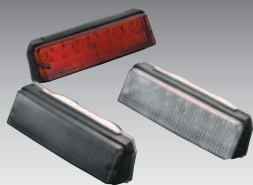

ZEPHYR1100/RS

ZEPHYR 1100/RS (~'06) LED TAIL LAMP UNIT

032090-90: (Red)	¥12,600
032090-91: (Clear)	¥12,600
032090-92: (Smoke)	¥12,600

Repair lens (including bolts and packing)

032090-L0: (Red)	¥3,150
032090-L1: (Clear)	¥3,150
032090-L2: (Smoke)	¥3,150

Same type as the standard. Including the feature of license lamp.

BALIUS I/II

BALIUS I / II

035090-91: (Clear)	¥12,600
035090-92: (Smoke)	¥12,600

Repair lens (including bolts and packing)

035090-L1: (Clear)	¥3,150
035090-L2: (Smoke)	¥3,150

Same type as the standard. Including the feature of license lamp.

ZRX400/1100/1200

ZRX400/1100/1200 (~'08) LED TAIL LAMP UNIT

071090-90: (Red)	¥10,500
071090-91: (Clear)	¥10,500
071090-92: (Smoke)	¥10,500

Same type as the standard. Including the feature of license lamp.

GPZ900R

GPZ900R LED TAIL LAMP UNIT

033190-90: (Red)	¥12,600
033190-91: (Clear)	¥12,600
033190-92: (Smoke)	¥12,600

Same type as the standard. Including the feature of license lamp.

ZZR1100(D)

ZZR 1100 (D) LED TAIL LAMP UNIT

039190-90: (Red)	¥12,600
039190-91: (Clear)	¥12,600
039190-92: (Smoke)	¥12,600

Model for: ZZR1100(D) '93~'01, ZZR400(N) '93~'03
Same type as the standard. Not including the feature of license lamp.

BANDIT 1250

BANDIT 1250 ('07~'09) LED TAIL LAMP UNIT

019090-90: (Red)	¥12,600
019090-91: (Clear)	¥12,600
019090-92: (Smoke)	¥12,600

Same type as the standard. Including the feature of license lamp.

Lens design like the standard.

GSX1400

GSX1400 LED TAIL LAMP UNIT

080090-90: (Red)	¥12,600
080090-91: (Clear)	¥12,600
080090-92: (Smoke)	¥12,600

Same type as the standard. Including the feature of license lamp.