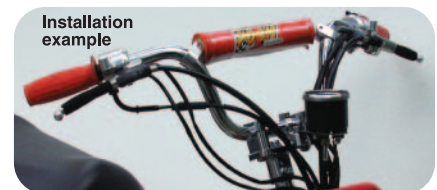

Wheel center spacer

- Machined aluminum with anodized ● NiCr

COLOR	P/No.	Price	COLOR	P/No.	Price
BLUE	285300	¥2,310	Chrome	285306	¥2,520
SILVER	285303	¥2,310			

Racing handlebar type 155 wide clamp type

- Racing handlebar type 155 wide clamp type.