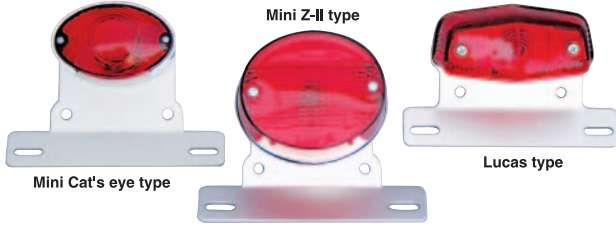

Ruckus

Tail Lamp kit

- Easy installation

Euro type smoke lens /NiCr

STD type lens /NiCr

Euro type lens /NiCr

*Euro type lens / Euro type smoke lens
STD type lens*

Model	lense type / color	P/No.	Price
Ruckus	STD type lens/NiCr	285436	¥4,830
	Euro type smoke lens/NiCr	285437	¥5,040
	Euro type lens/NiCr	285438	¥6,090

- * Plastic made with chrome coated

Mini Cat's eye type

Mini Z-II type

Lucas type

Lucas type

Model	P/No.	Price
Ruckus	285256	¥5,670

Mini Cat's eye type

Model	P/No.	Price
Ruckus	285266	¥5,670

Mini Z-II type

Model	P/No.	Price
Ruckus	285336	¥6,720

Racing C.D.I "Super Battle"

- High performance over 7000RPM

Model	P/No.	Price
Ruckus	285060	¥12,600

Top Bridge kit for universal handlebar

- Possible to install any type of 7/8 inches handle bar. The handlebar brackets are machined aluminum.

Color	P/No.	Price
BLUE	285160	¥13,440
SILVER	285162	¥13,440

*The top bridge is made of steel with nickel chrome plating. The handlebar brackets and the cap bolt holder are color anodized finish.

*This is a photo of the Nickel chrome finish.